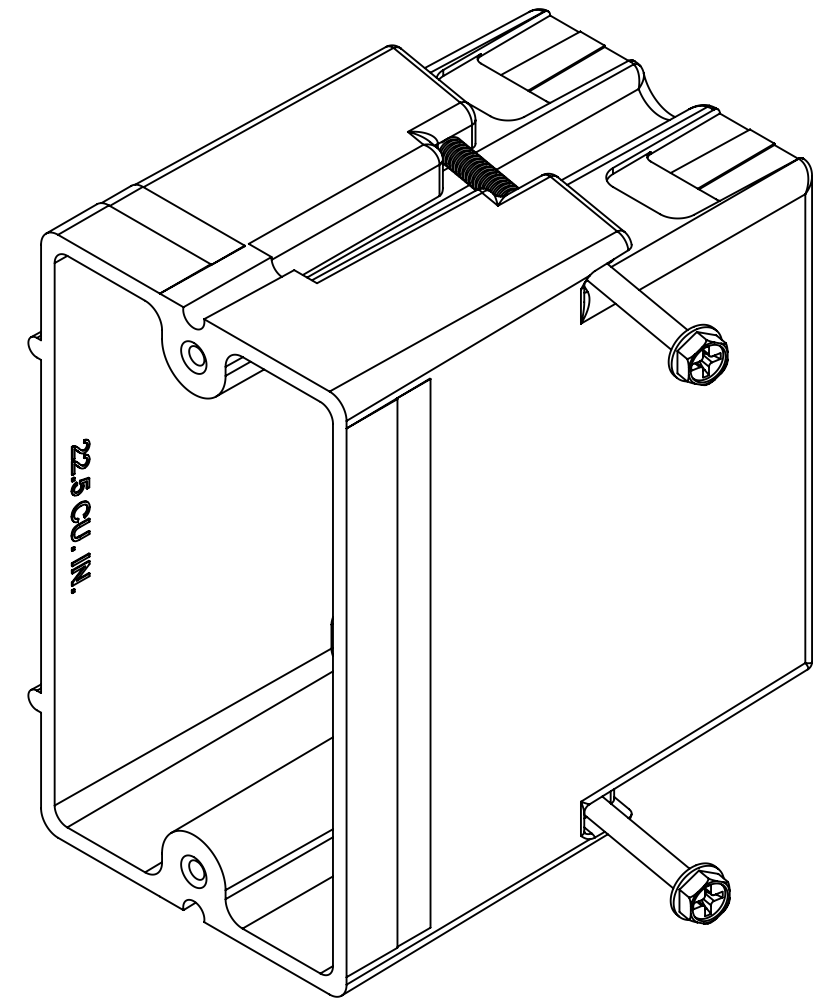

# fiberglass BOX™

ISSUE DATE: 12/16/2014

- NOTES:
- 1.) BOX MATERIAL: FIBERGLASS REINFORCED POLYESTER, SCREW MATERIAL: PLATED CARBON STEEL
  - 2.) UL LISTED WITH 2 HOUR FIRE RATING FOR WALL AND CEILING
  - 3.) STEEL STUD SCREWS FOR USE WITH NON-LOAD BEARING STUDS 22 GAUGE OR LIGHTER

 **ALLIED MOULDED PRODUCTS**  
BRYAN, OHIO  
The Original Fiber Glass Outlet Box

PRODUCT SERIES  
SINGLE GANG 22.5 CU. IN.

**CONFIDENTIAL**  
THIS MATERIAL IS OWNED BY THE ALLIED MOULDED PRODUCTS COMPANY, IS DISCLOSED IN CONFIDENCE, AND IS NOT TO BE REPRODUCED OR DISTRIBUTED WITHOUT PRIOR WRITTEN PERMISSION FROM ALLIED MOULDED PRODUCTS.