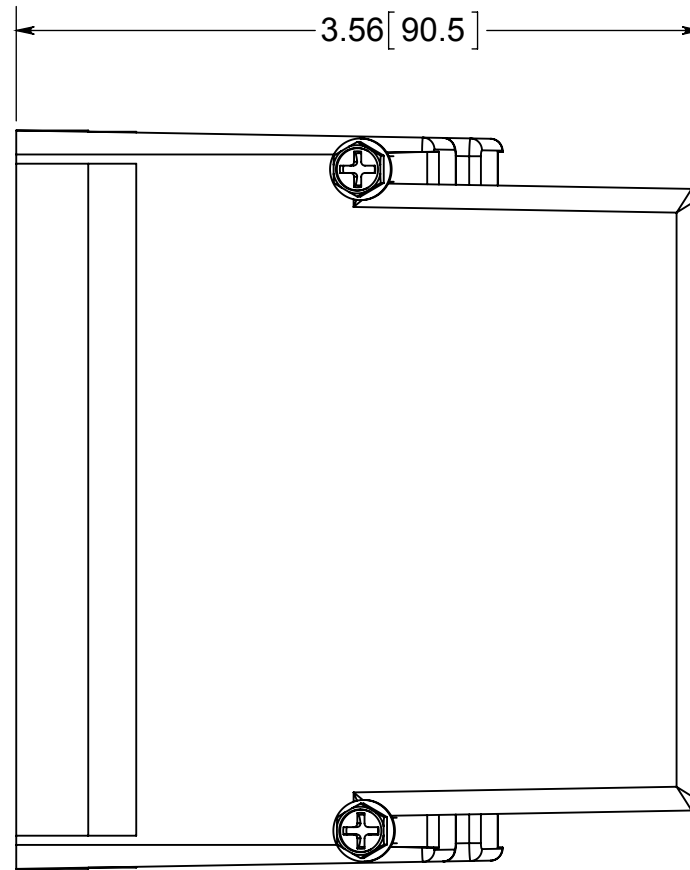

# fiberglass BOX™

ISSUE DATE: 12/16/2014

- NOTES:
- 1.) BOX MATERIAL: FIBERGLASS REINFORCED POLYESTER, SCREW MATERIAL: PLATED CARBON STEEL
  - 2.) UL LISTED WITH 2 HOUR FIRE RATING FOR WALL AND CEILING
  - 3.) STEEL STUD SCREWS FOR USE WITH NON-LOAD BEARING STUDS 22 GAUGE OR LIGHTER

 **ALLIED MOULDED PRODUCTS**  
BRYAN, OHIO  
The Original Fiber Glass Outlet Box

PRODUCT SERIES  
SINGLE GANG 22.5 CU. IN.

**CONFIDENTIAL**  
THIS MATERIAL IS OWNED BY THE ALLIED MOULDED PRODUCTS COMPANY, IS DISCLOSED IN CONFIDENCE, AND IS NOT TO BE REPRODUCED OR DISTRIBUTED WITHOUT PRIOR WRITTEN PERMISSION FROM ALLIED MOULDED PRODUCTS.