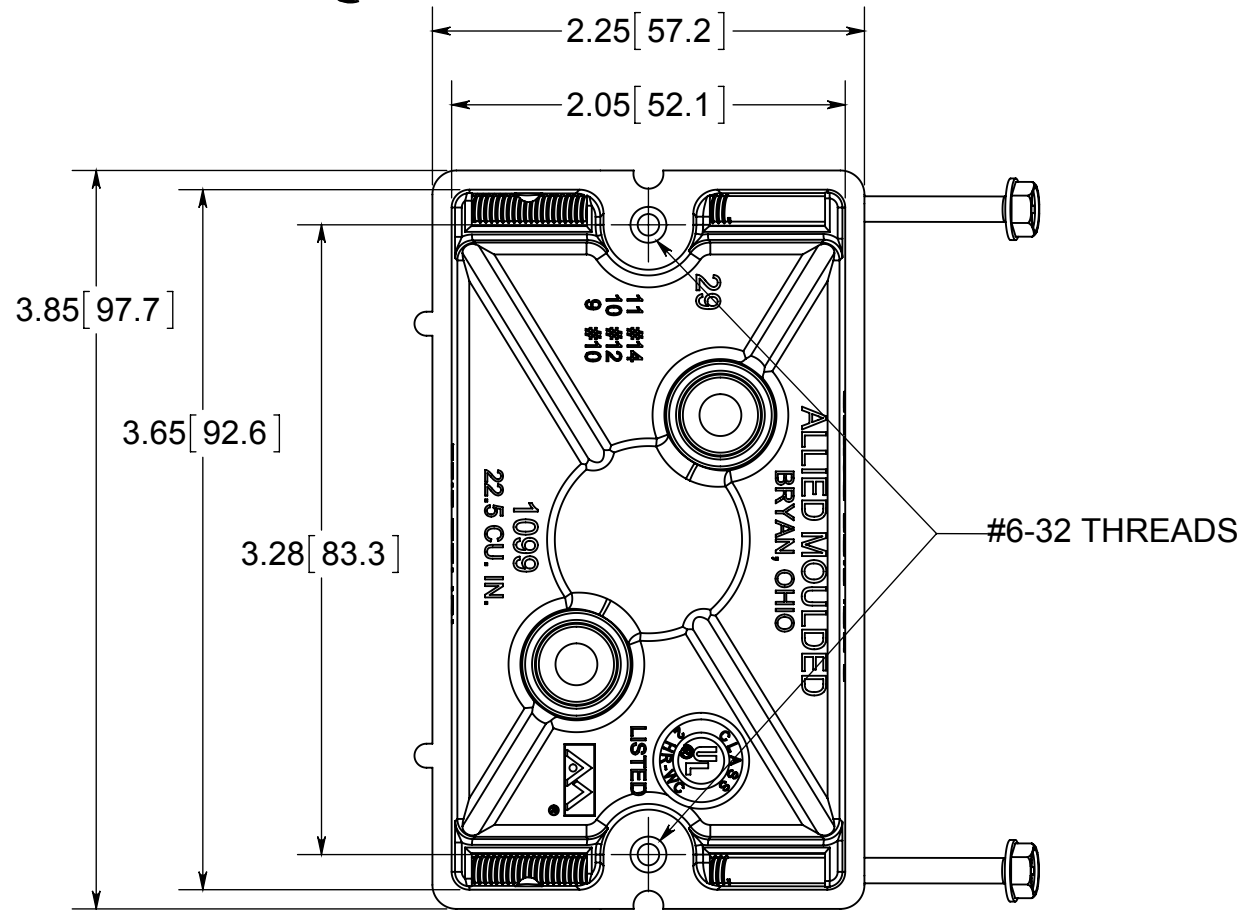

# fiberglass BOX™

ISSUE DATE: 12/16/2014

- NOTES:
- 1.) BOX MATERIAL: FIBERGLASS REINFORCED POLYESTER, SCREW MATERIAL: PLATED CARBON STEEL
  - 2.) UL LISTED WITH 2 HOUR FIRE RATING FOR WALL AND CEILING
  - 3.) STEEL STUD SCREWS FOR USE WITH NON-LOAD BEARING STUDS 22 GAUGE OR LIGHTER

 **ALLIED MOULDED PRODUCTS**  
BRYAN, OHIO  
The Original Fiber Glass Outlet Box

PRODUCT SERIES  
SINGLE GANG 22.5 CU. IN.

**CONFIDENTIAL**  
THIS MATERIAL IS OWNED BY THE ALLIED MOULDED PRODUCTS COMPANY, IS DISCLOSED IN CONFIDENCE, AND IS NOT TO BE REPRODUCED OR DISTRIBUTED WITHOUT PRIOR WRITTEN PERMISSION FROM ALLIED MOULDED PRODUCTS.