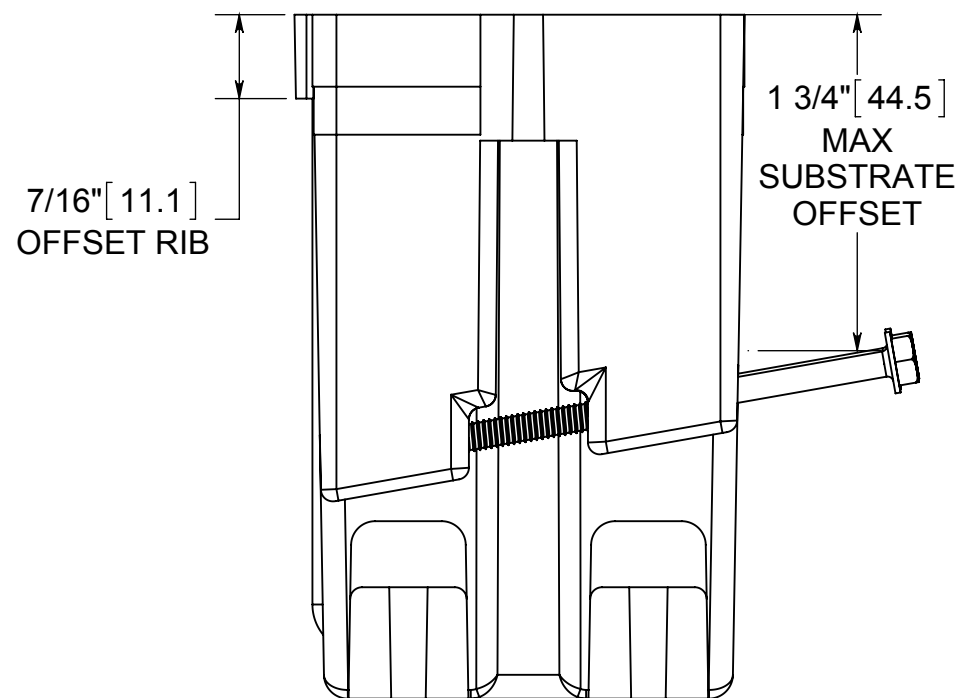

# fiberglass BOX™

ISSUE DATE: 12/16/2014

- NOTES:
- 1.) BOX MATERIAL: FIBERGLASS REINFORCED POLYESTER, SCREW MATERIAL: PLATED CARBON STEEL
  - 2.) UL LISTED WITH 2 HOUR FIRE RATING FOR WALL AND CEILING
  - 3.) STEEL STUD SCREWS FOR USE WITH NON-LOAD BEARING STUDS 22 GAUGE OR LIGHTER

 **ALLIED MOULDED PRODUCTS**  
BRYAN, OHIO  
The Original Fiber Glass Outlet Box

PRODUCT SERIES  
SINGLE GANG 22.5 CU. IN.

**CONFIDENTIAL**  
THIS MATERIAL IS OWNED BY THE ALLIED MOULDED PRODUCTS COMPANY, IS DISCLOSED IN CONFIDENCE, AND IS NOT TO BE REPRODUCED OR DISTRIBUTED WITHOUT PRIOR WRITTEN PERMISSION FROM ALLIED MOULDED PRODUCTS.